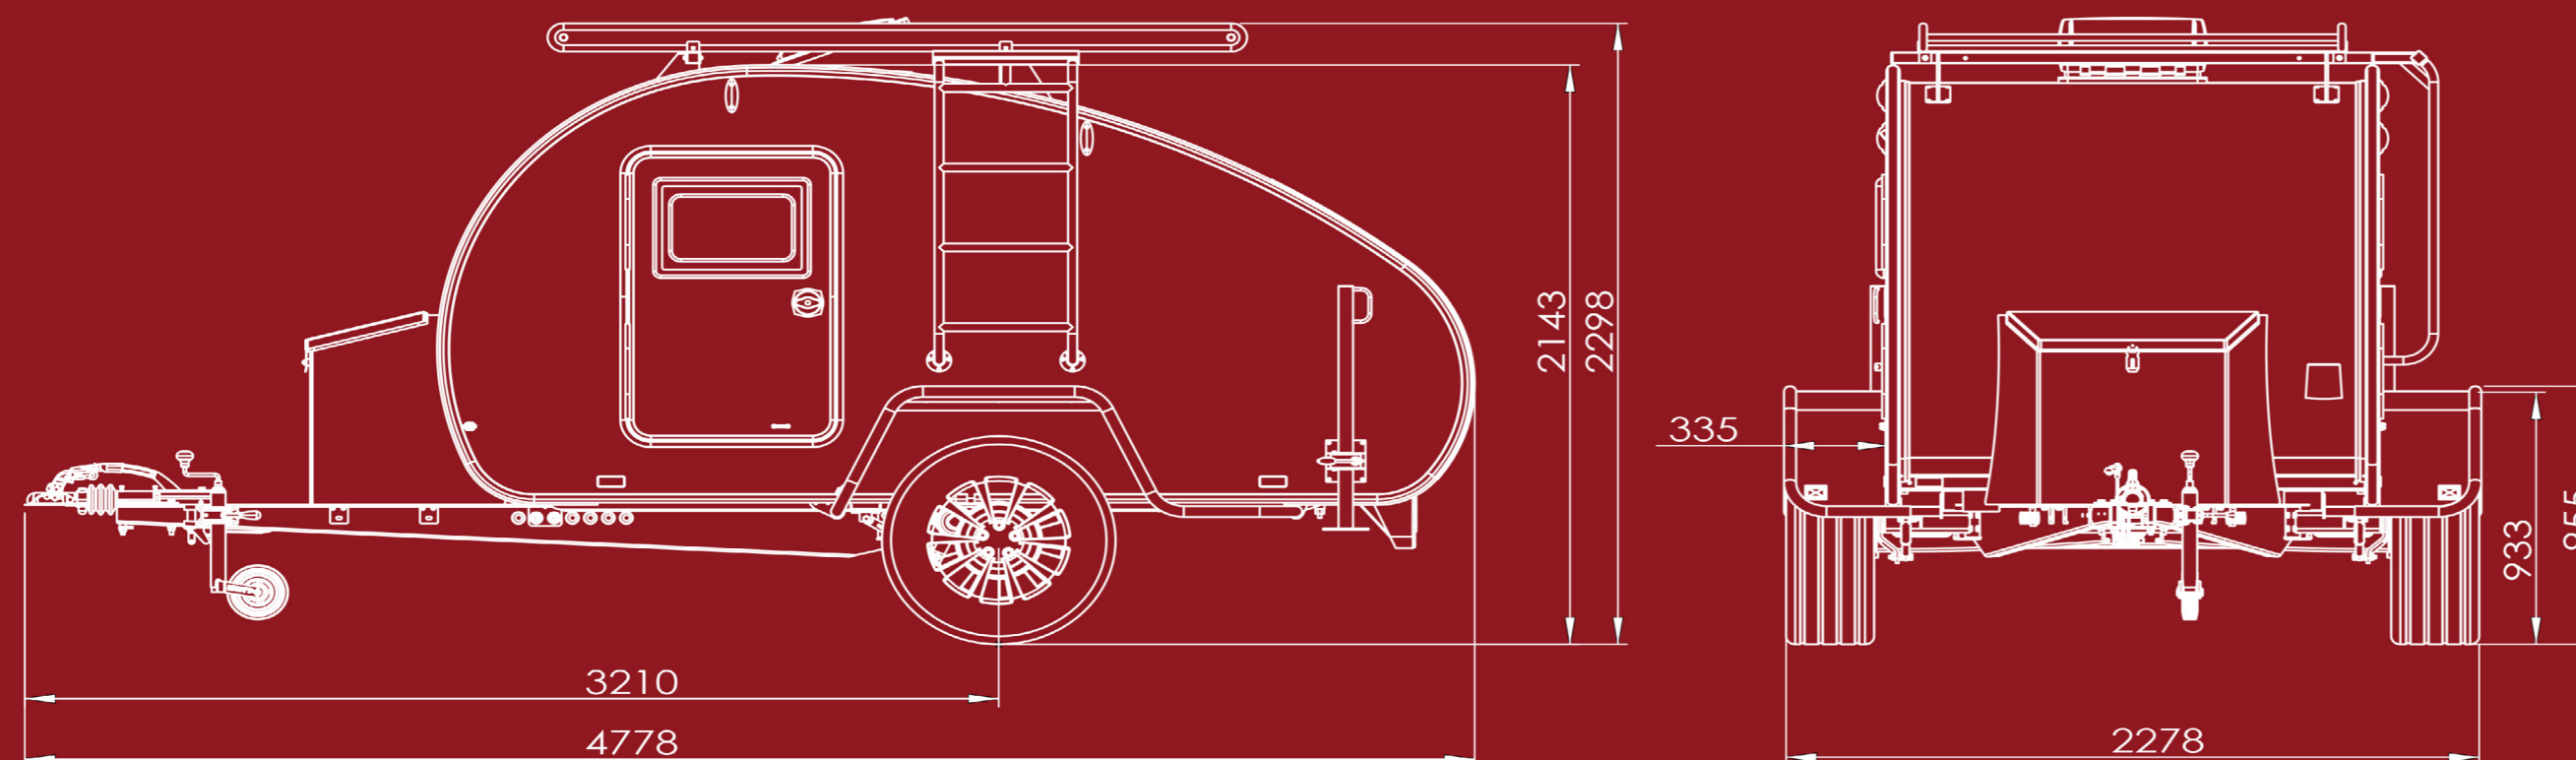

READY FOR NEW

Adventures

Hero Camper

Height	2.320 mm
Length	4.820 mm
Width	2.300 mm
Net weight	982 kg
Total weight	1.300 kg
Tires	265/65 R17 off-road tires
Water tank	30 liters freshwater tank
Sky window	Included
Fully lockable	Yes
Electricity	230V / 12V / 5A Build in 1.500W by-pass Inverter and USB charge in cabin
SkyMount Roof rack	Included
Heating	2Kw Diesel heating with 13L tank
Solar	125W integrated solar
Battery capacity	200Ah build-in heat and Bluetooth
Fridge	22L 230/12V compressor technology to -20 degree
2" receiver hitch	Optional (max load 110KG)
Cook stove	Included
Galileo skybox	Optional (weight 63kg)

Dimensions in millimetres (mm)

The Facts

The revolutionary Danish designed Hero Camper is an incredibly robust teardrop trailer, which provides the setting for your next adventure. Hero Camper liberates you from everyday life – a perfect outdoor product that opens your door to real nature experiences with comfort.