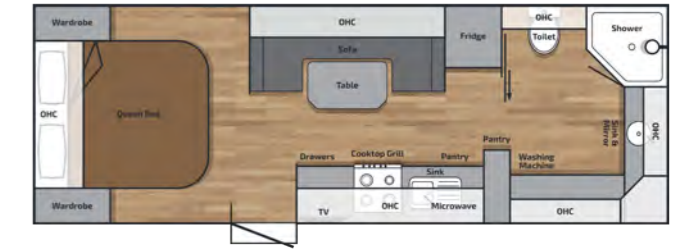

MF226CDQBSC

External Body Length: 6895mm Overall Height: 3030mm
Overall External Length: 9155mm Overall Width: 2500mm
End Coupling to Outer Spare Tyre