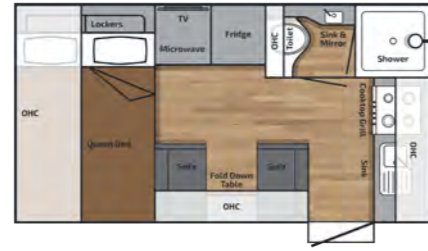

MILLARD

CARAVANS

Your ticket to *freedom* since 1947

*The Trusted name
for 78 years*

MFLOW

Couples Van Layouts

MF147CDQBEWDS

External Body Length: 4480mm Overall Height: 3030mm
 Overall External Length: 6530mm Overall Width: 2500mm
 End Coupling to Outer Spare Tyre

Specifications

Model	19ft11 EW (CD)	21ft6 (CD)	22ft6 (CD)	22ft10 (CD)
Living Seating Area				
Padding Over Entry Door	•	•	•	•
Exclusive Designed Seating with side Leg Support	•	•	•	•
Heavy Duty Vinyl Flooring available in 5 colours	•	•	•	•
Exclusive designed Map / Magazine and Key holder	•	•	•	•
Tic Cushion supplied with Telescopic table base	•	•	•	•
Bedroom				
Exclusive Designed Full Size Bedhead	•	•	•	•
Pillow Top Spring Mattress on Slatted Bed Base	•	•	•	•
Roof Hatch with lights	•	•	•	•
Wardrobe with Bedside nook and bottom drawers	•	•	•	•
Bunk Beds				
Double or Triple Bunks	•	•	•	•
Bed Length	1850mm	1850mm	1850mm	2285mm
Padded Side Support and Ladder	•	•	•	•
240V Single Power point,USB port in Bedside Nook	•	•	•	•
Reading Lights per Bunk	•	•	•	•
Cabinetry				
CNC Cabinetry through out the entire van	•	•	•	•
Modern Slimline Benchttop (Kitchen and Ensuite)	•	•	•	•
White Aluminium Kitchen Splashback	•	•	•	•
Gas Door Struts on Overhead Cupdoors	•	•	•	•
Cutlery Drawer Insert	•	•	•	•