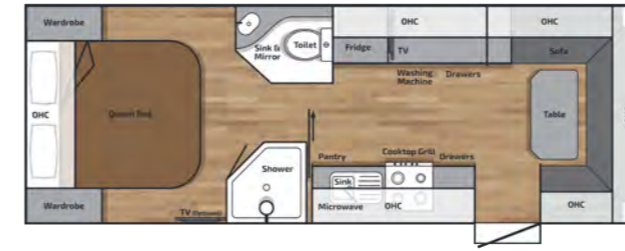

MF2111RDQBRC

External Body Length: 6715mm Overall Height: 3030mm
Overall External Length: 8965mm Overall Width: 2500mm
End Coupling to Outer Spare Tyre