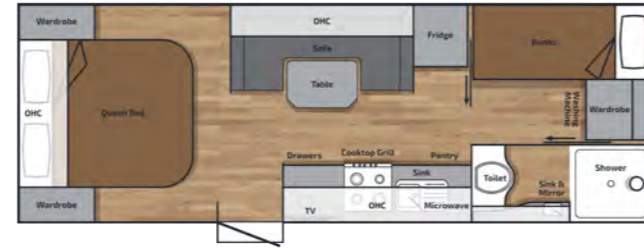

Family Van Layouts

MF1911CDQBEWSCSB

External Body Length: 6105mm Overall Height: 3030mm
 Overall External Length: 8355mm Overall Width: 2500mm
End Coupling to Outer Spare Tyre

MF216CDQBLLSB

External Body Length: 6590mm Overall Height: 3030mm
 Overall External Length: 8840mm Overall Width: 2500mm
End Coupling to Outer Spare Tyre