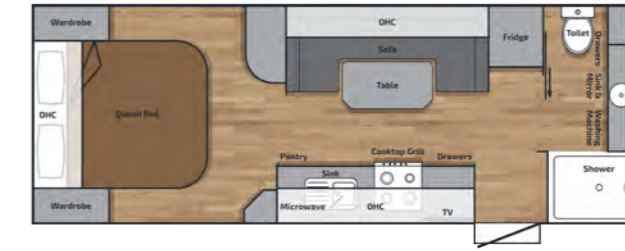

MF2111RDQBSC

External Body Length: 6715mm Overall Height: 3030mm
Overall External Length: 8965mm Overall Width: 2500mm
End Coupling to Outer Spare Tyre