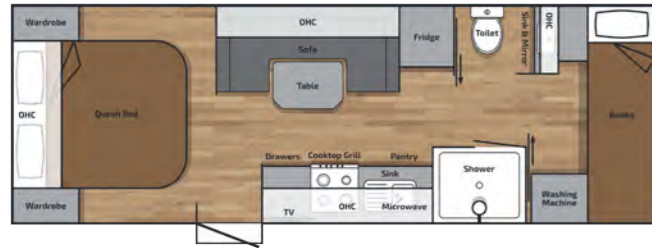

MF2210CDQBSCR B

External Body Length: 6995mm Overall Height: 3030mm
Overall External Length: 9245mm Overall Width: 2500mm
End Coupling to Outer Spare Tyre

Specifications

Model	19ft11 EW (CD)	21ft6 (CD)	22ft6 (CD)	22ft10 (CD)
Door Position Reference	CD	CD	CD	CD
Standard Seating Arrangement - Centre Door	Side Club	L-Lounge	Side Club	Side Club
Other Seating Options	Dinette or L-Lounge	NA	Dinette or L-Lounge	Dinette or L-Lounge
Dimensions				
External Body Length	6105mm (CD)	6590mm (CD)	6895mm (CD)	6995mm (CD)
External Length (End Coupling to Outer Spare Tyre)	8355mm	8840mm	9155mm	9245mm
External Height (Ground to Top Cowfish Antenna)	3030mm	3030mm	3030mm	3030mm
External Width includes all protruding fixtures	2500mm	2500mm	2500mm	2500mm
Internal Length	5950mm (CD)	6425mm (CD)	6725mm (CD)	6825mm (CD)
Internal Height	2010mm	2010mm	2010mm	2010mm
Internal Width	2285mm	2285mm	2285mm	2285mm

Note : Indicative lengths are standard configuration, any additional options or variations could change these figures

Construction	19ft11 EW (CD)	21ft6 (CD)	22ft6 (CD)	22ft10 (CD)
Alko Super Gal Painted Chassis Charcoal	•	•	•	•
Optional Alko Chassis Finish: Galvanized	o	o	o	o
Alko Chassis Construction:				
2 Inch Raiser	•	•	•	•
Aframe (steel 6" x 2") C450 Length	1700mm	1700mm	1700mm	1700mm
Main Rail	150mm x 50mm	150mm x 50mm	150mm x 50mm	150mm x 50mm
Aluminium Wall Frame	•	•	•	•
Full Piece Composite Roof: 5 Colour Options	•	•	•	•
22mm XPS Moisture Resistant Insulation between Aluminium Wall Frames	•	•	•	•
Poly Honey Comb Light Weight Flooring	•	•	•	•
30mm One Piece XPS Insulated CNC Pre-Fabricated Roof	•	•	•	•
Aluminium Composite Panel: 5 Colour Options	•	•	•	•
Alko 50mm Tandem Square Gal Axle Leaf Spring suspension 4.0T GTM	•	•	•	•
Alko 12" Electric Brakes	•	•	•	•
50mm Standard Alko Ball Coupling	•	•	•	•