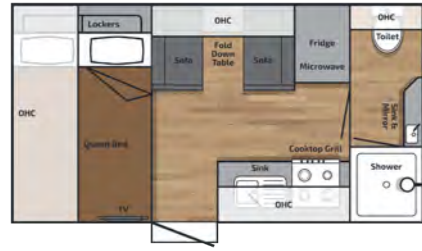

MILLARD

CARAVANS

Your ticket to *freedom* since 1947

*The Trusted name
for 78 years*

MFLOW

Couples Van Layouts

MF147CDQBEWDS

External Body Length: 4480mm Overall Height: 3030mm
 Overall External Length: 6530mm Overall Width: 2500mm
 End Coupling to Outer Spare Tyre

Specifications

Model	19ft11 EW (CD)	21ft6 (CD)	22ft6 (CD)	22ft10 (CD)
Living Seating Area				
Padding Over Entry Door	•	•	•	•
Exclusive Designed Seating with side Leg Support	•	•	•	•
Heavy Duty Vinyl Flooring available in 5 colours	•	•	•	•
Exclusive designed Map / Magazine and Key holder	•	•	•	•
Tic Cushion supplied with Telescopic table base	•	•	•	•
Bedroom				
Exclusive Designed Full Size Bedhead	•	•	•	•
Pillow Top Spring Mattress on Slatted Bed Base	•	•	•	•
Roof Hatch with lights	•	•	•	•
Wardrobe with Bedside nook and bottom drawers	•	•	•	•
Bunk Beds				
Double or Triple Bunks	•	•	•	•
Bed Length	1850mm	1850mm	1850mm	2285mm
Padded Side Support and Ladder	•	•	•	•
240V Single Power point,USB port in Bedside Nook	•	•	•	•
Reading Lights per Bunk	•	•	•	•
Cabinetry				
CNC Cabinetry through out the entire van	•	•	•	•
Modern Slimline Benchttop (Kitchen and Ensuite)	•	•	•	•
White Aluminium Kitchen Splashback	•	•	•	•
Gas Door Struts on Overhead Cupdoors	•	•	•	•
Cutlery Drawer Insert	•	•	•	•