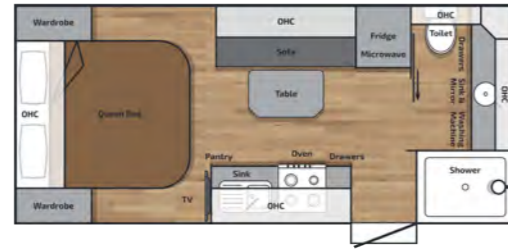

MF178RDQBDS

External Body Length: 5420mm Overall Height: 3030mm
Overall External Length: 7170mm Overall Width: 2500mm
End Coupling to Outer Spare Tyre