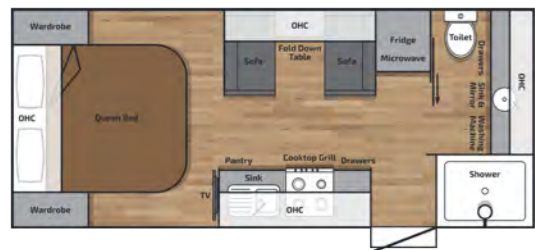

MF185RDQBDS

External Body Length: 5645mm Overall Height: 3030mm
Overall External Length: 7395mm Overall Width: 2500mm
End Coupling to Outer Spare Tyre