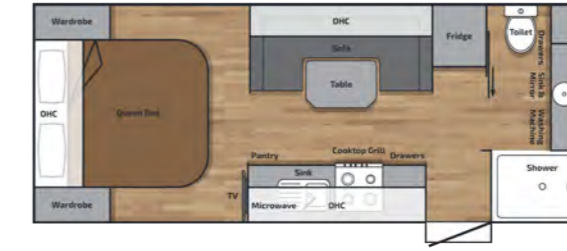

MF1911RDQBSC

External Body Length: 6105mm Overall Height: 3030mm
Overall External Length: 8055mm Overall Width: 2500mm
End Coupling to Outer Spare Tyre