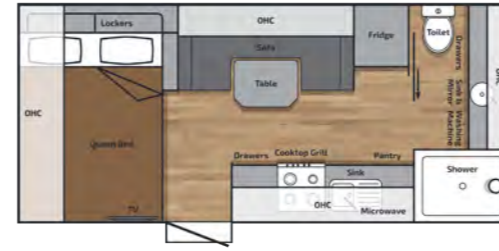

MF176CDQBEWSC

External Body Length: 5365mm Overall Height: 3030mm
Overall External Length: 7415mm Overall Width: 2500mm
End Coupling to Outer Spare Tyre