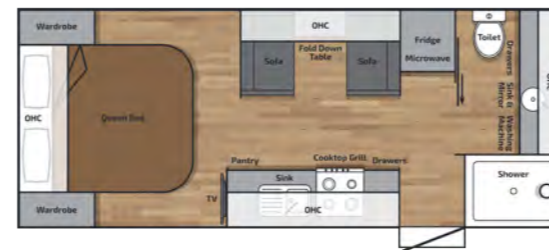

MF194RDQBDS

External Body Length: 5925mm Overall Height: 3030mm
Overall External Length: 7875mm Overall Width: 2500mm
End Coupling to Outer Spare Tyre