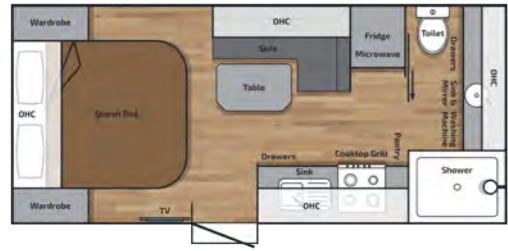

MF176CDQBLL

External Body Length: 5365mm Overall Height: 3030mm
Overall External Length: 7415mm Overall Width: 2500mm
End Coupling to Outer Spare Tyre