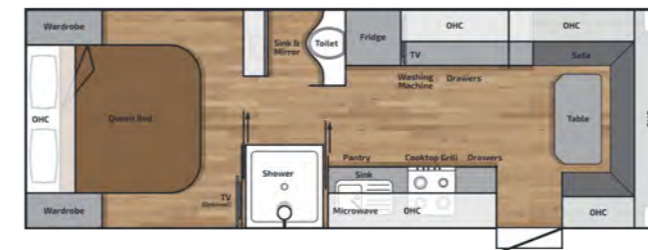

MF228RDQBRC

External Body Length: 6945mm Overall Height: 3030mm
Overall External Length: 9195mm Overall Width: 2500mm
End Coupling to Outer Spare Tyre