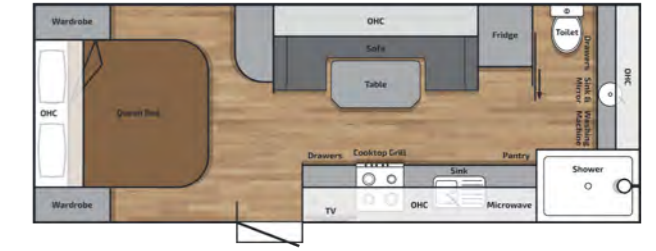

MF216CDQBSC

External Body Length: 6590mm Overall Height: 3030mm
Overall External Length: 8840mm Overall Width: 2500mm
End Coupling to Outer Spare Tyre