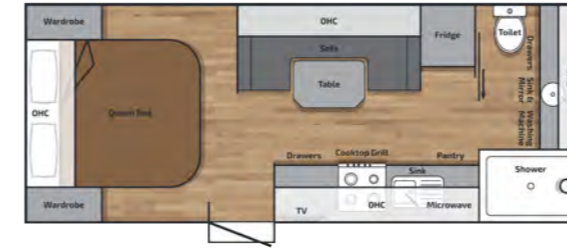

MF199CDQBSC

External Body Length: 6055mm Overall Height: 3030mm
Overall External Length: 8305mm Overall Width: 2500mm
End Coupling to Outer Spare Tyre