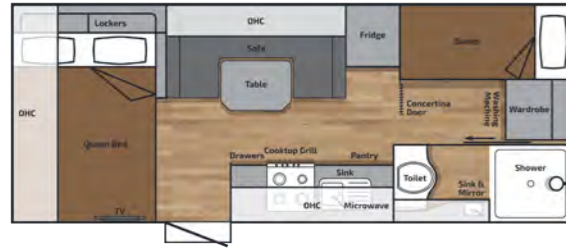

Family Van Layouts

MF1911CDQBEWSCSB

External Body Length: 6105mm Overall Height: 3030mm
Overall External Length: 8355mm Overall Width: 2500mm
End Coupling to Outer Spare Tyre